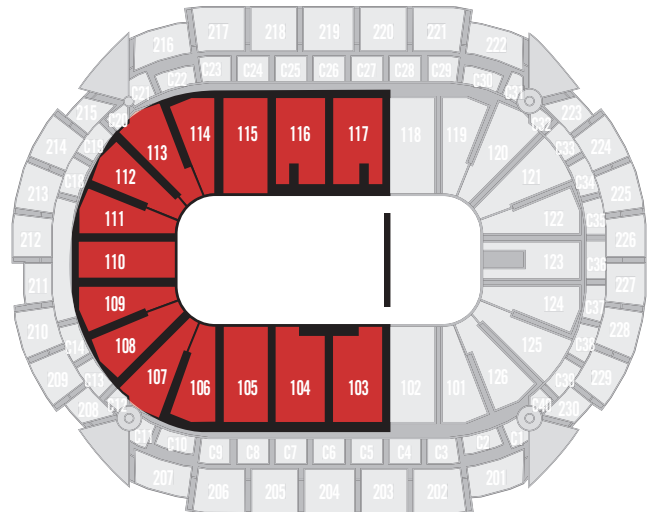

## YOUR DISCOUNT ORDER:

\_\_\_\_\_ Tickets @ \$35.00 (reg. \$38.00) = \_\_\_\_\_ 100-Level, Low-Mid Rows  
 \_\_\_\_\_ Tickets @ \$25.00 (reg. \$28.00) = \_\_\_\_\_ 100-Level, Upper Rows  
 \_\_\_\_\_ Tickets @ \$20.00 (reg. \$23.00) = \_\_\_\_\_ 100-Level, High Rows  
 + Handling fee = \$10.00  
 TOTAL = \_\_\_\_\_